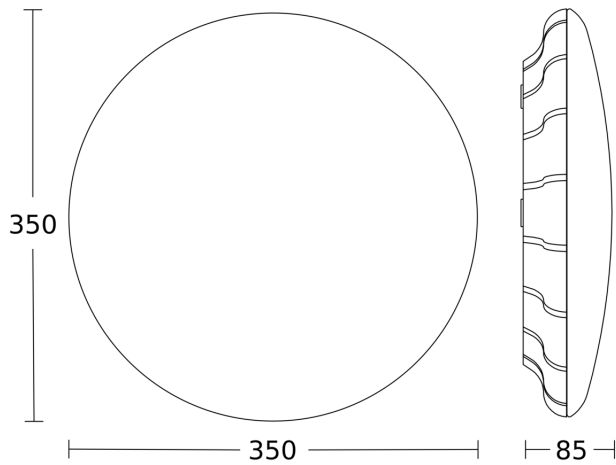

Sensor-switched LED indoor light - Professional Line

RS PRO S30 SC

PMMA Neutral white
EAN 4007841 068042
Article number 068042

Dimension Drawing 1

Dimension Drawing 2

Bohrschablone / Drilling template 'RS PRO S 30'